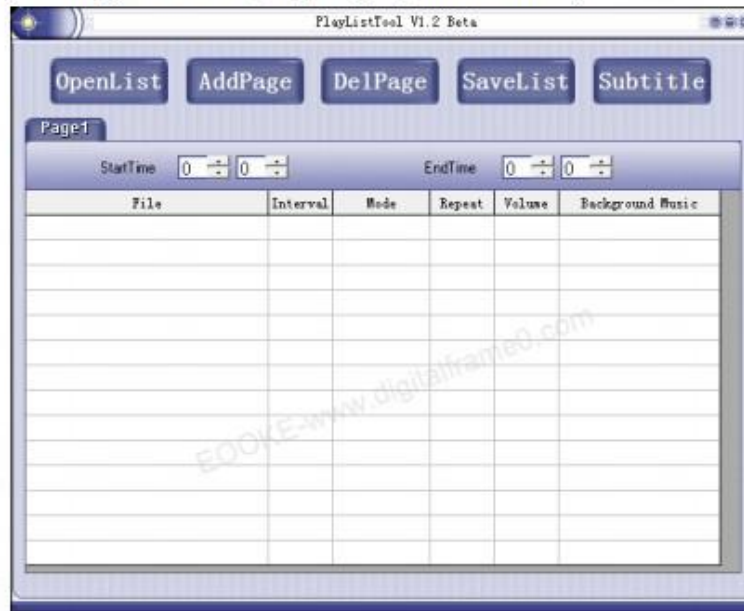

Play List

PlayListTool is required to add/edit playing list. Please download it from Digitalframe0.com or get it by sending us an email (support@digitalframe0.com).

7

EOOKE CO.,LTD
www.digitalframe0.com

Feature detail: Auto copy/update