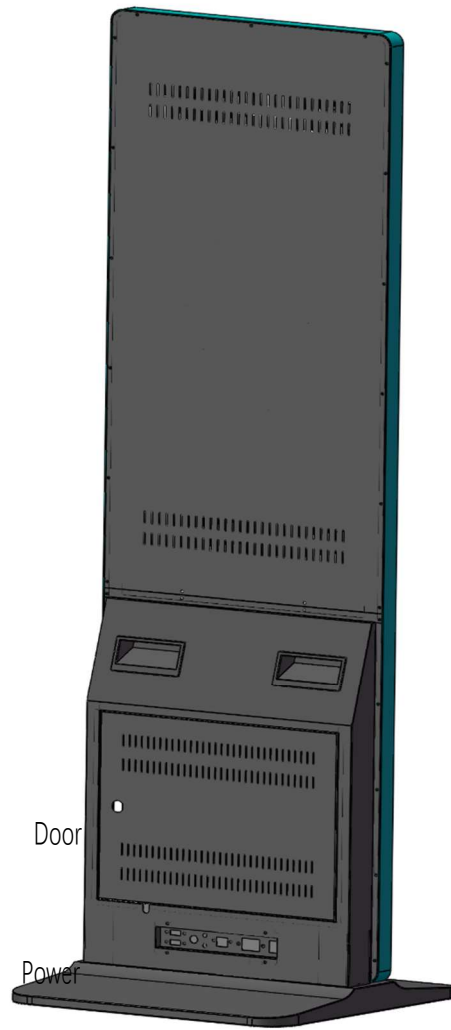

## EOOKE 32 INCH DIGITAL POSTER DISPLAY

(Dimension: mm / inch)

The Front

The Back

The Base

COPYRIGHT © EOOKE ELECTRON, ALL RIGHTS RESERVED.