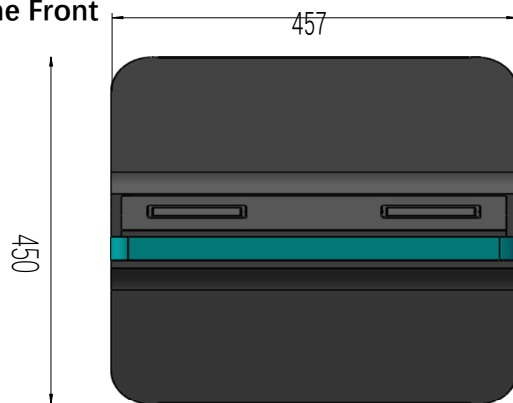

## EOOKE 32 INCH DIGITAL POSTER DISPLAY

(Dimension: mm / inch)

The Front

The Back

The Base

COPYRIGHT © EOOKE ELECTRON, ALL RIGHTS RESERVED.