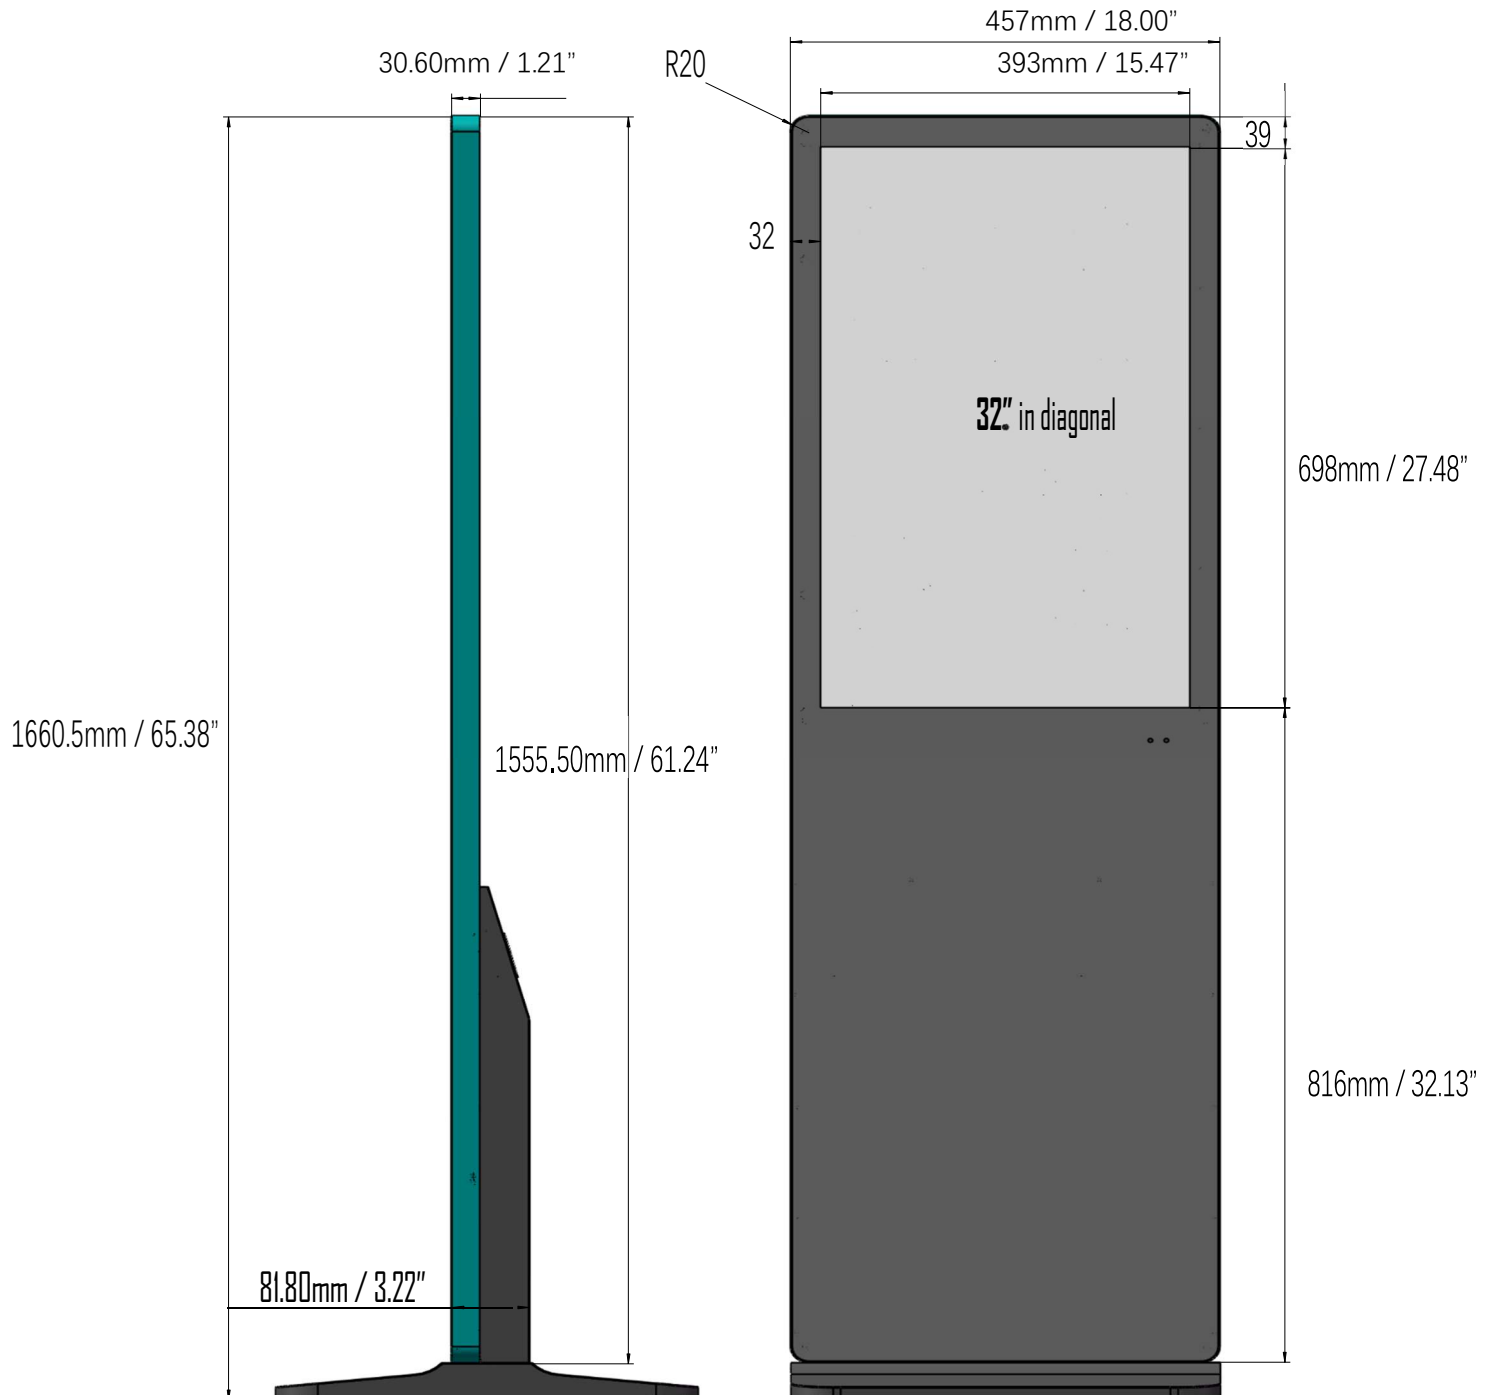

## EOOKE 32 INCH DIGITAL POSTER DISPLAY

(Dimension: mm / inch)

The Front

The Back

The Base

COPYRIGHT © EOOKE ELECTRON, ALL RIGHTS RESERVED.