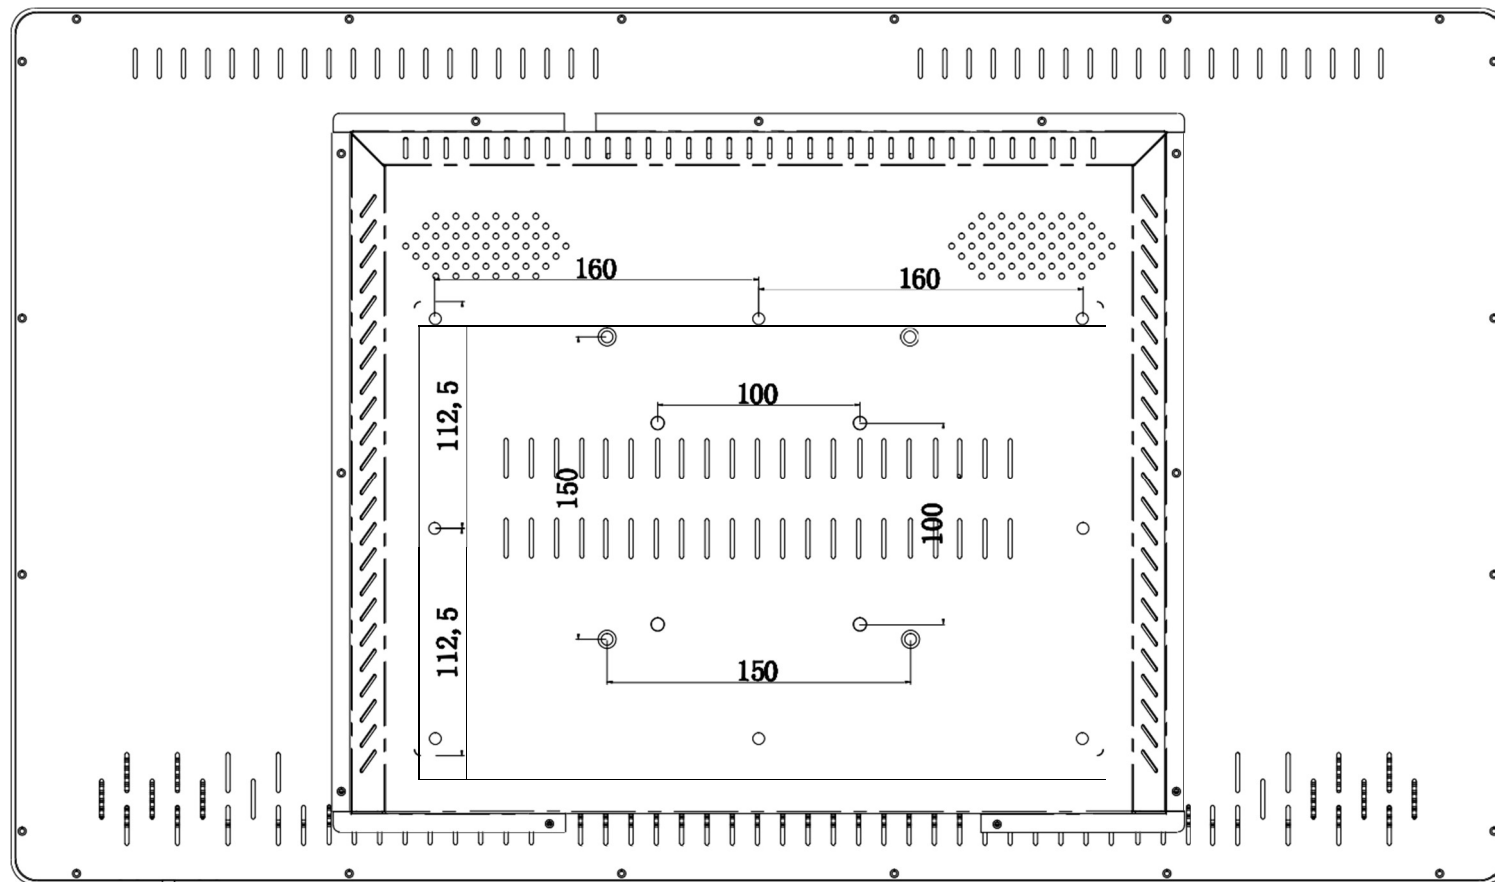

Model: EO50032/EO60032 (32 inch digital signage screen)

All dimensions are in millimeters (mm).

COPYRIGHT © EOOKE ELECTRON, ALL RIGHTS RESERVED.