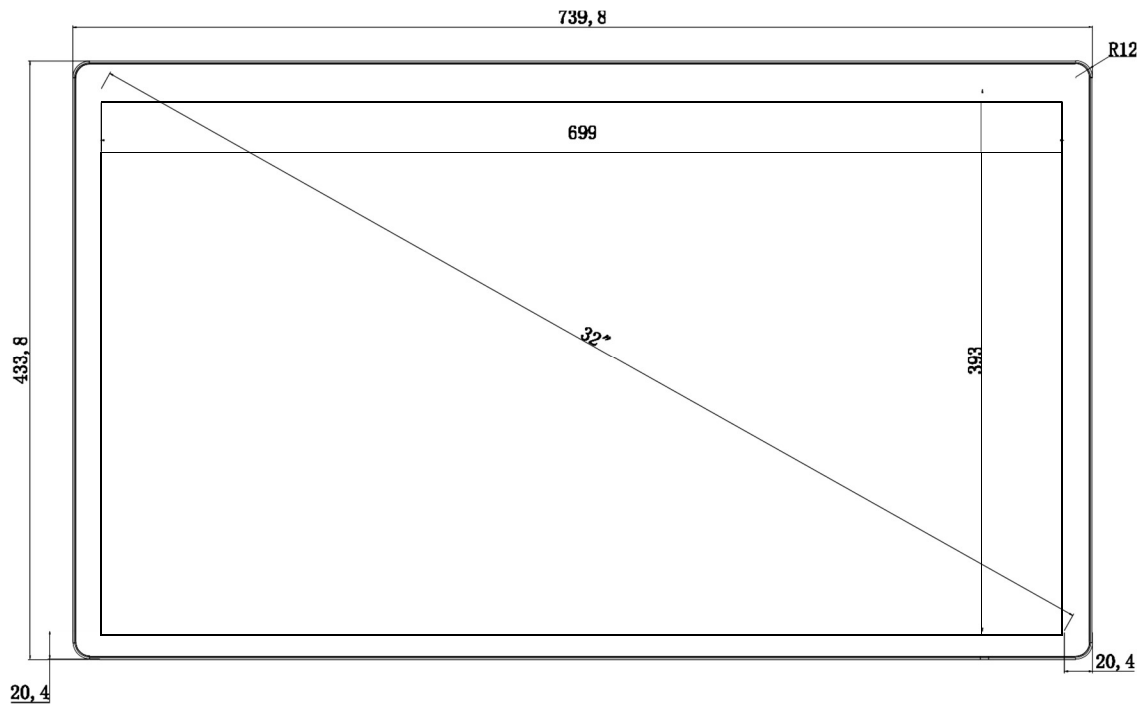

Model: EO50032/EO60032 (32 inch digital signage screen)

All dimensions are in millimeters (mm).

COPYRIGHT © EOOKE ELECTRON, ALL RIGHTS RESERVED.