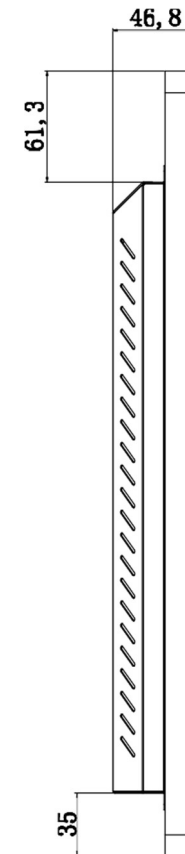

Model: EO50032/EO60032 (32 inch digital signage screen)

All dimensions are in millimeters (mm).

COPYRIGHT © EOOKE ELECTRON, ALL RIGHTS RESERVED.