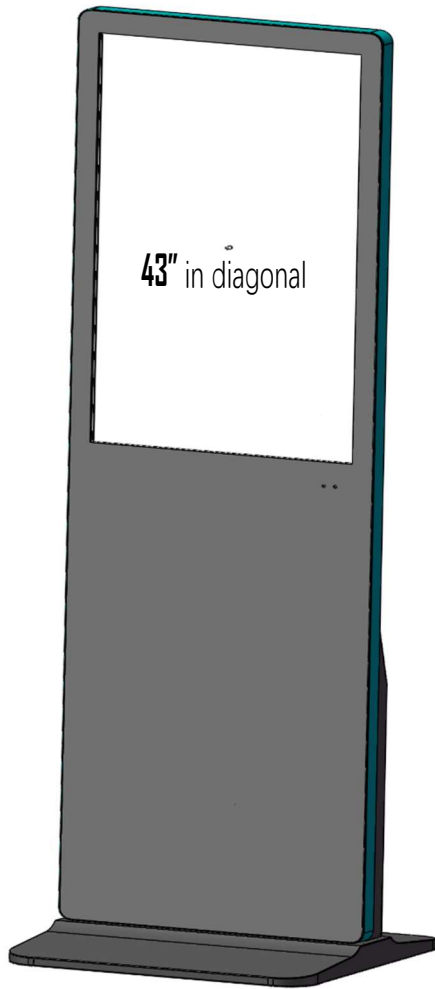

EEOKE 43 INCH LED POSTER DISPLAYS

(Dimension: mm / inch)

The Front

The Back

620mm / 24.41"

The Base