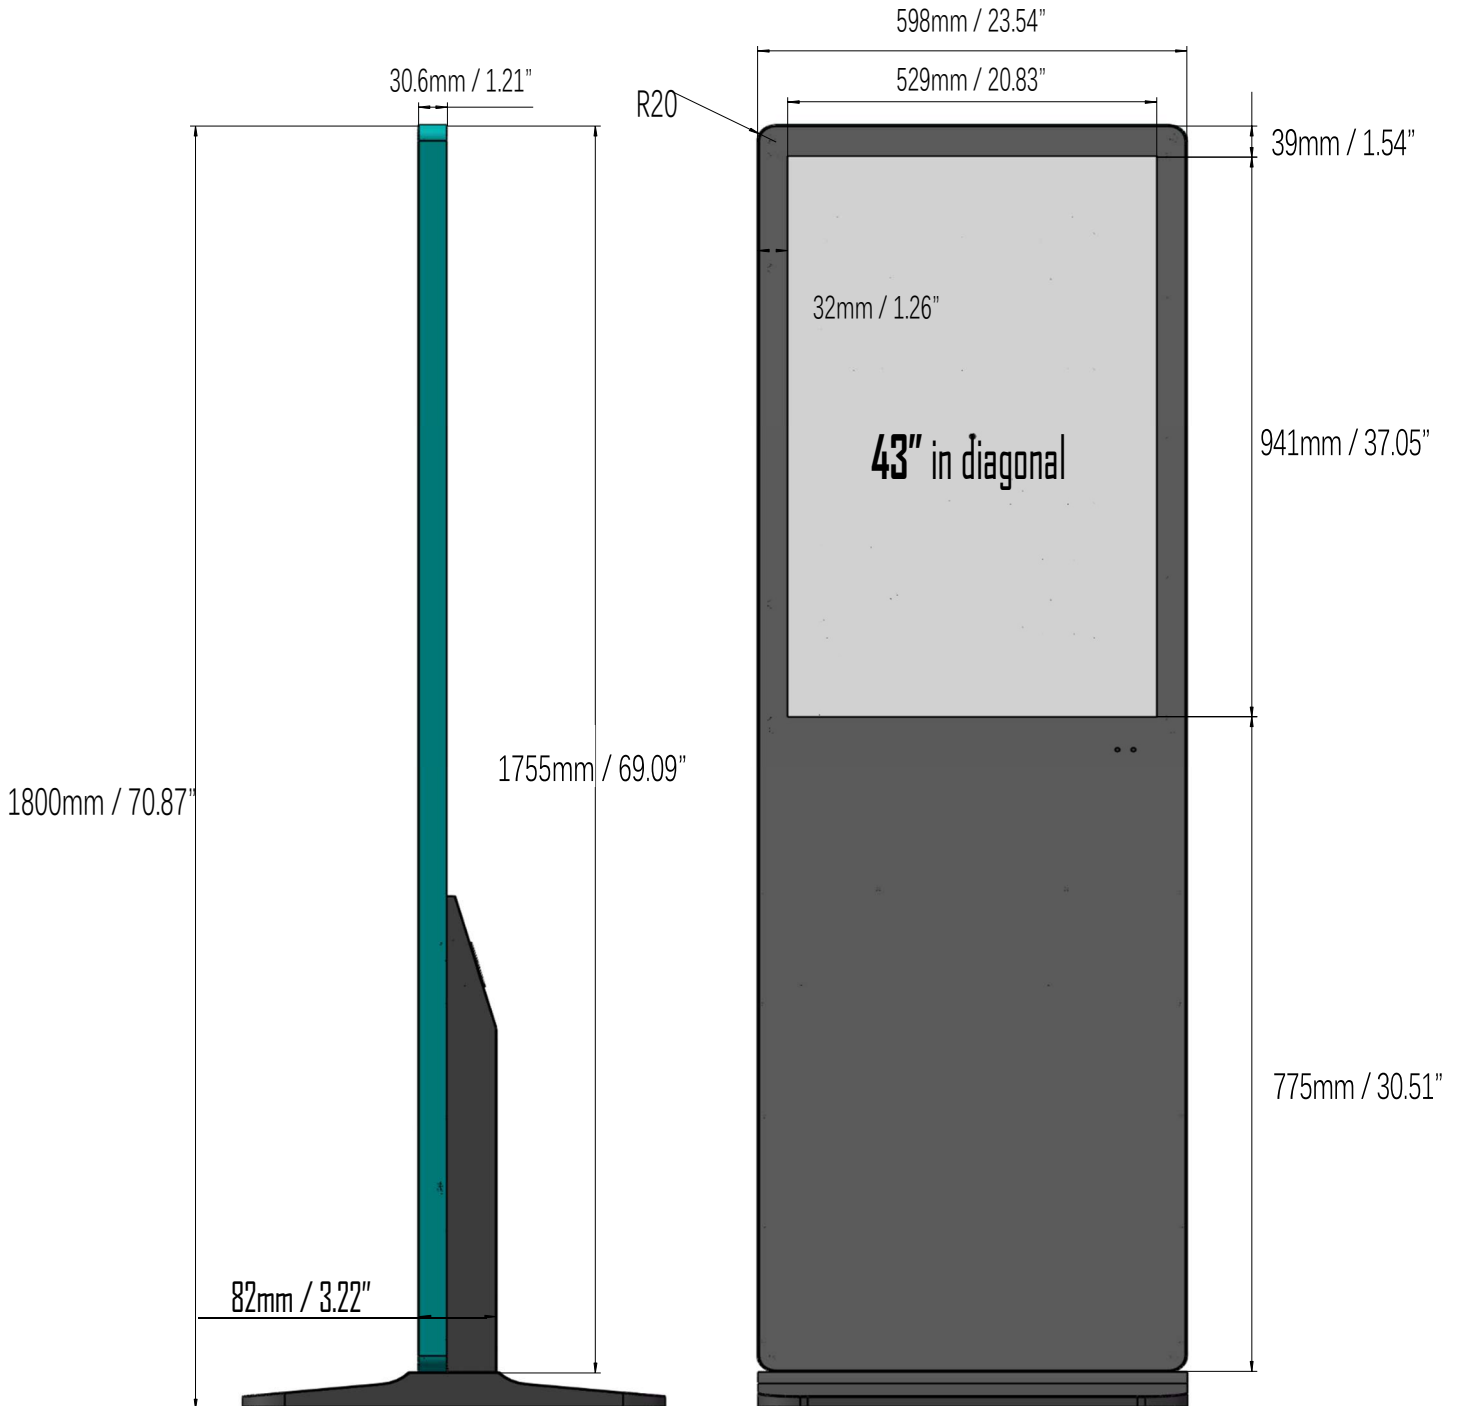

EEOKE 43 INCH LED POSTER DISPLAYS

(Dimension: mm / inch)

The Front

The Back

620mm / 24.41"

The Base