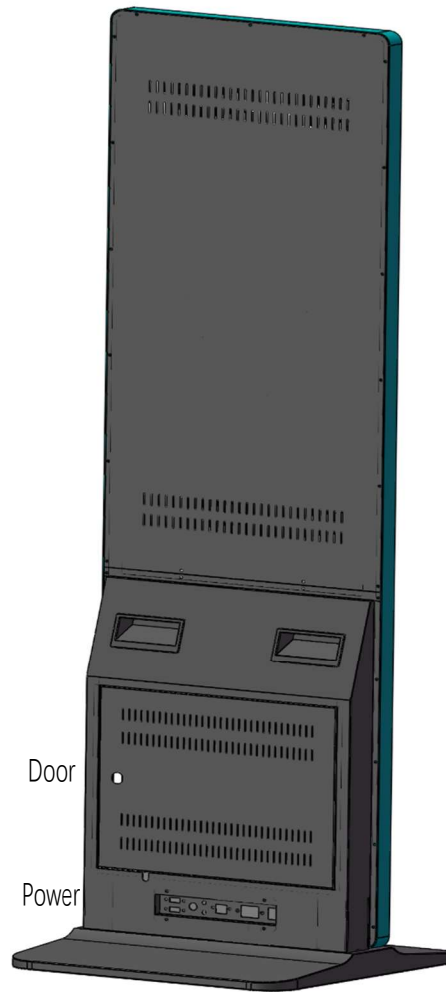

EEOKE 43 INCH LED POSTER DISPLAYS

(Dimension: mm / inch)

The Front

The Back

620mm / 24.41"

The Base