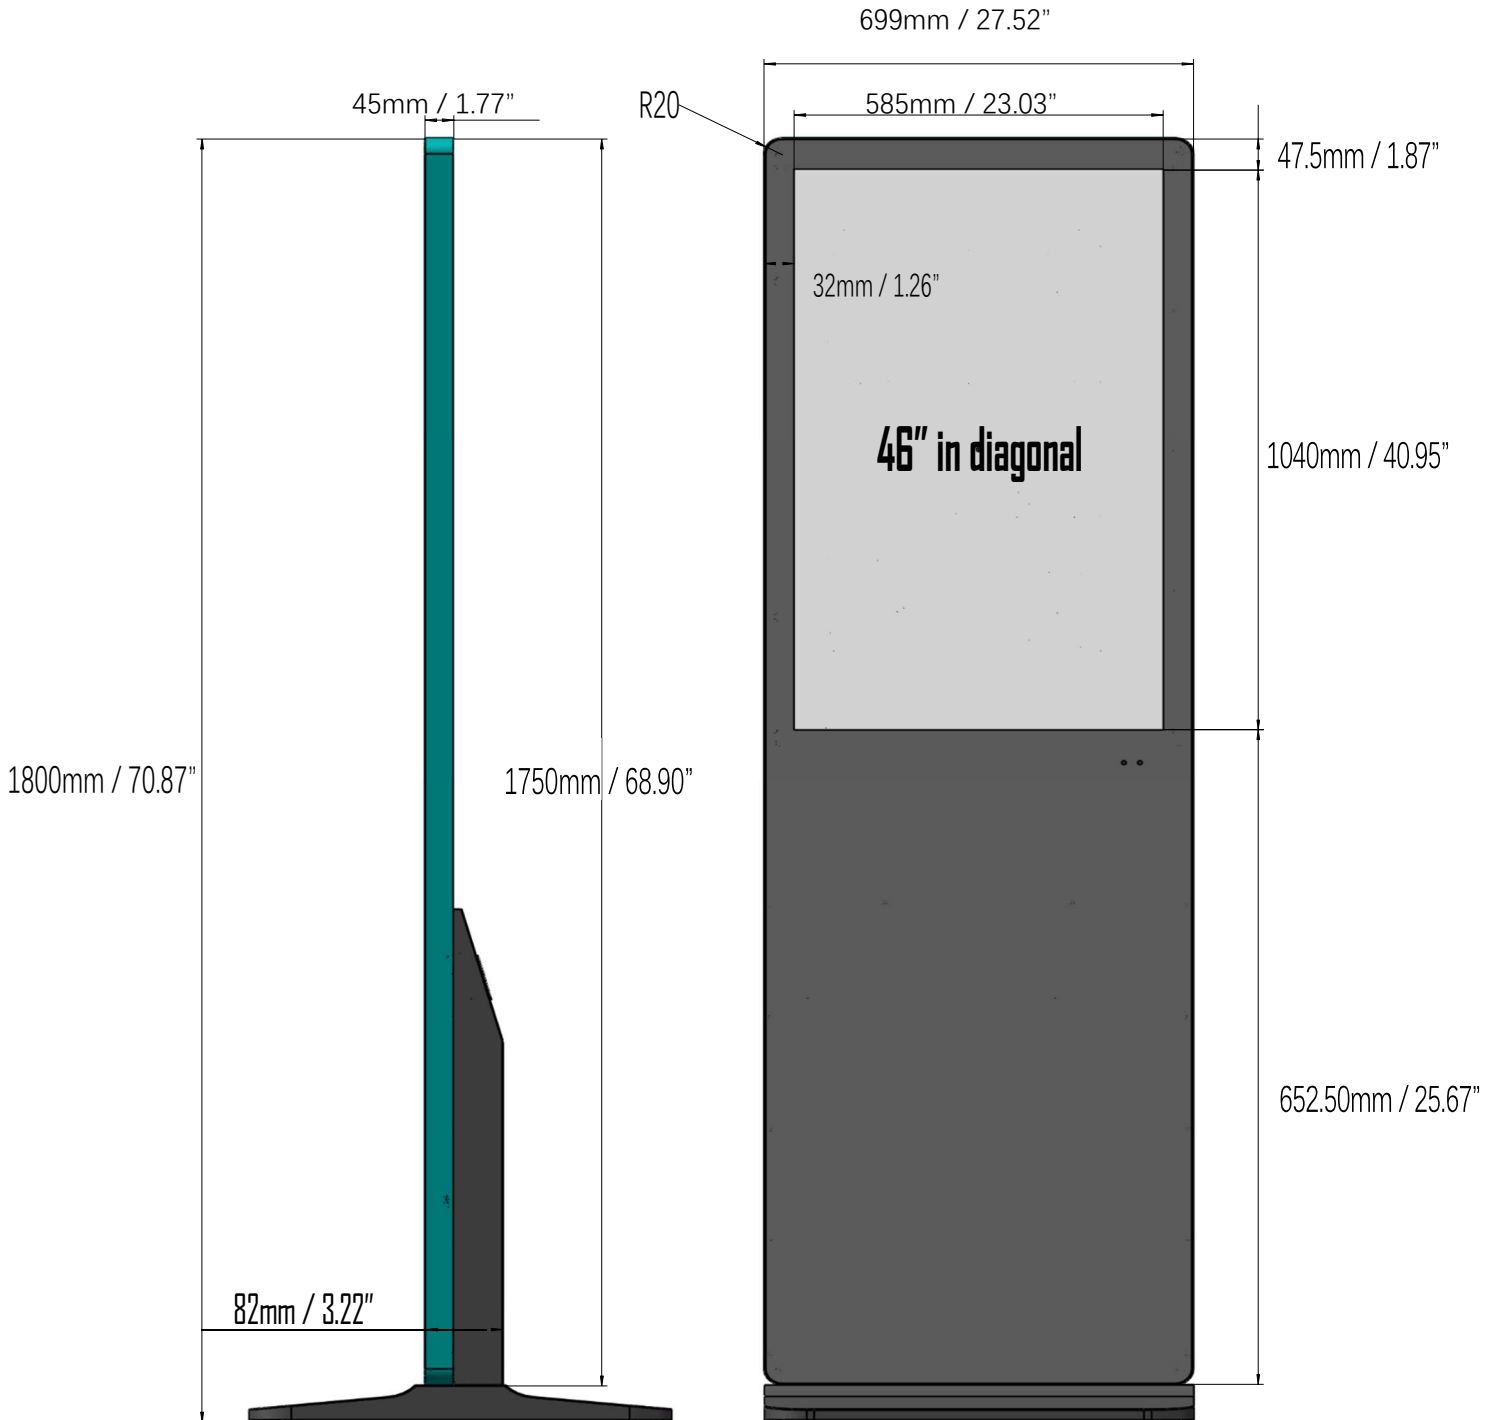

## EOOKE 46 INCH FLOOR-STANDING LED POSTER

(Dimension: mm / inch)

<https://www.digitalframe0.com/>

COPYRIGHT © EOOKE ELECTRON, ALL RIGHTS RESERVED.

**The Front**

**The Back**

699mm / 27.52"

**The Base**