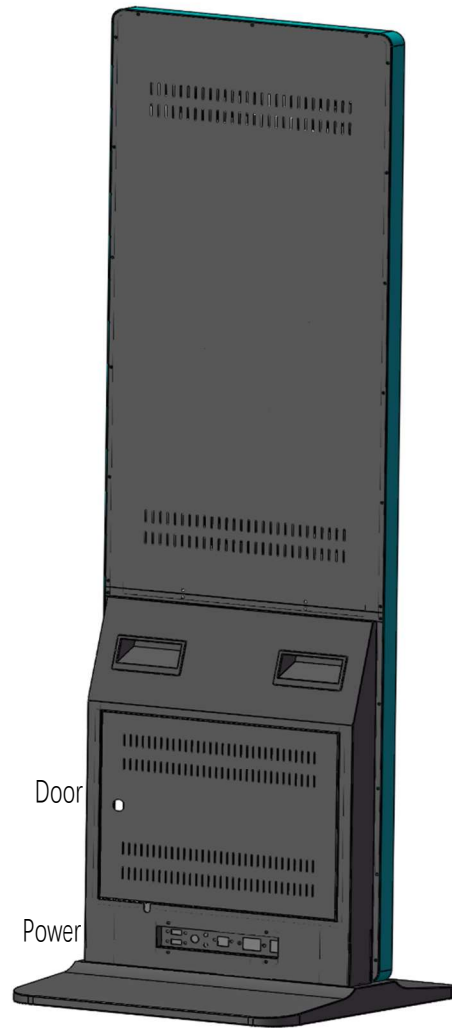

## EOOKE 46 INCH FLOOR-STANDING LED POSTER

(Dimension: mm / inch)

<https://www.digitalframe0.com/>

COPYRIGHT © EOOKE ELECTRON, ALL RIGHTS RESERVED.

**The Front**

**The Back**

699mm / 27.52"

**The Base**